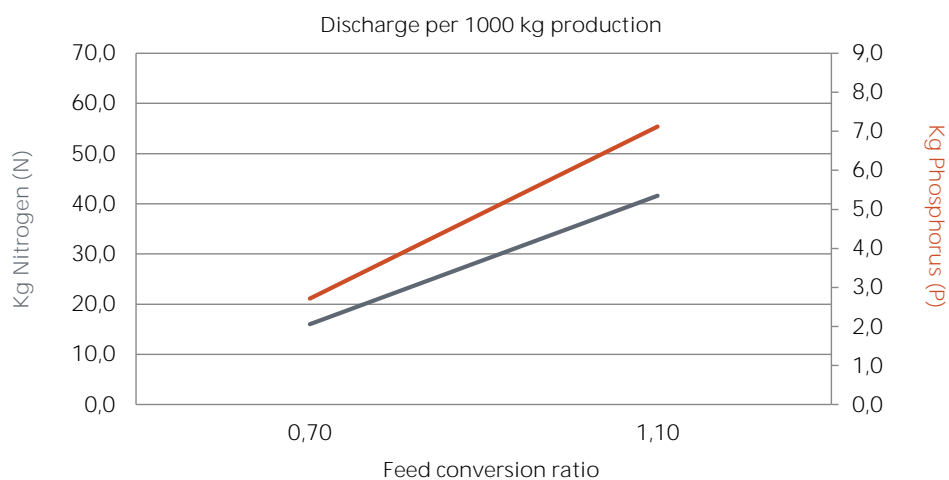

- For semi-intensive farming
- Good performance
- Medium energy diet

COMPOSITION:

Analyses (%)		Sizes
Protein	40	2.0 mm
Fat	10	
Crude fibre	1,4	
Ash	6,1	
Total P	1,10	

Vitamins added

Vitamin A (IE/kg)	12000
-------------------	-------

Energy (MJ/kg)

Gross Energy	19,8
Digestible Energy	16,9

ECOLOGICAL FIGURES:

The values of the nutrients and vitamins are from the time of writing.

These values can vary due to natural variation in the ingredients. We reserve the right to change our recipe.

For the exact values we refer to the label.